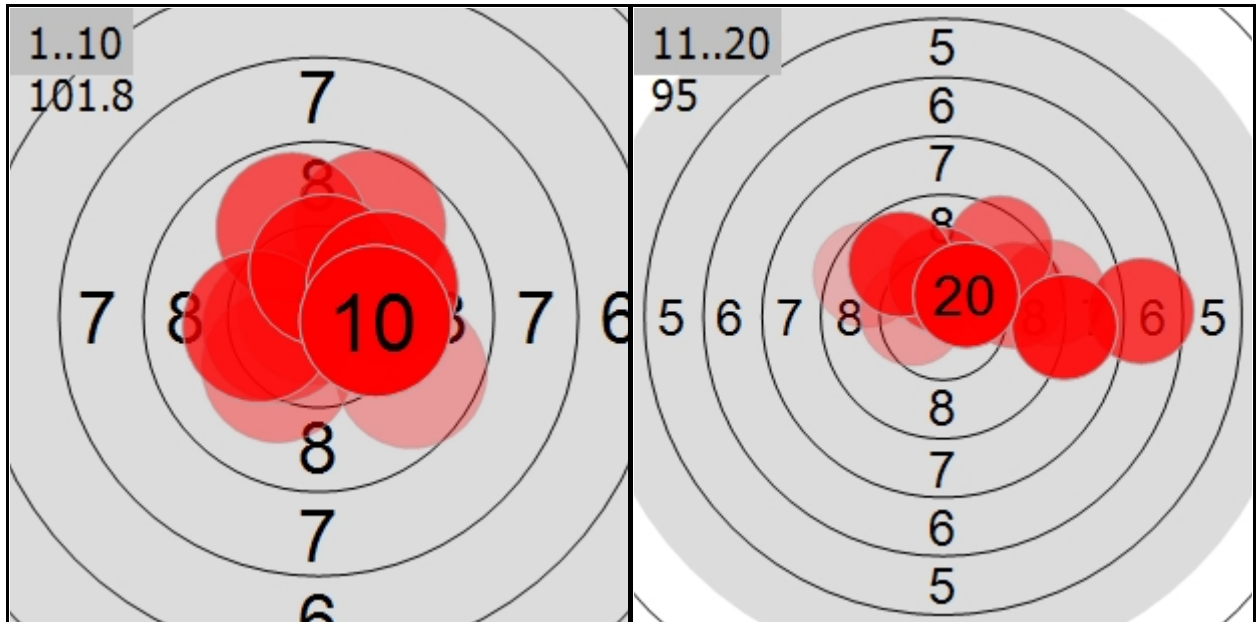

PETTER Joshua BAY

Individual

394.8 Points

SAT 13 JUL 2024 12:25

Guschu Open 2024 Hochbrück

DL-Halle LG Schüler A w WOMEN

PETTER Emilia BAY

Individual

195.9 Points

SAT 13 JUL 2024 13:50

Guschu Open 2024 Hochbrück

DL-Halle LG Schüler A w WOMEN

LEDERER Leonie BAY

Individual

196.8 Points

SAT 13 JUL 2024 17:05

No	Score	No	Score	No	Score	No	Score	No	Score	No	Score	No	Score	No	Score	No	Score		
1	10.8	3	10.2	5	9.7	7	10.2	9	10.1	11	9.5	13	9.0	15	9.4	17	7.6	19	8.9
2	9.7	4	10.5	6	9.9	8	10.4	10	10.3	12	10.4	14	9.7	16	10.3	18	9.8	20	10.4