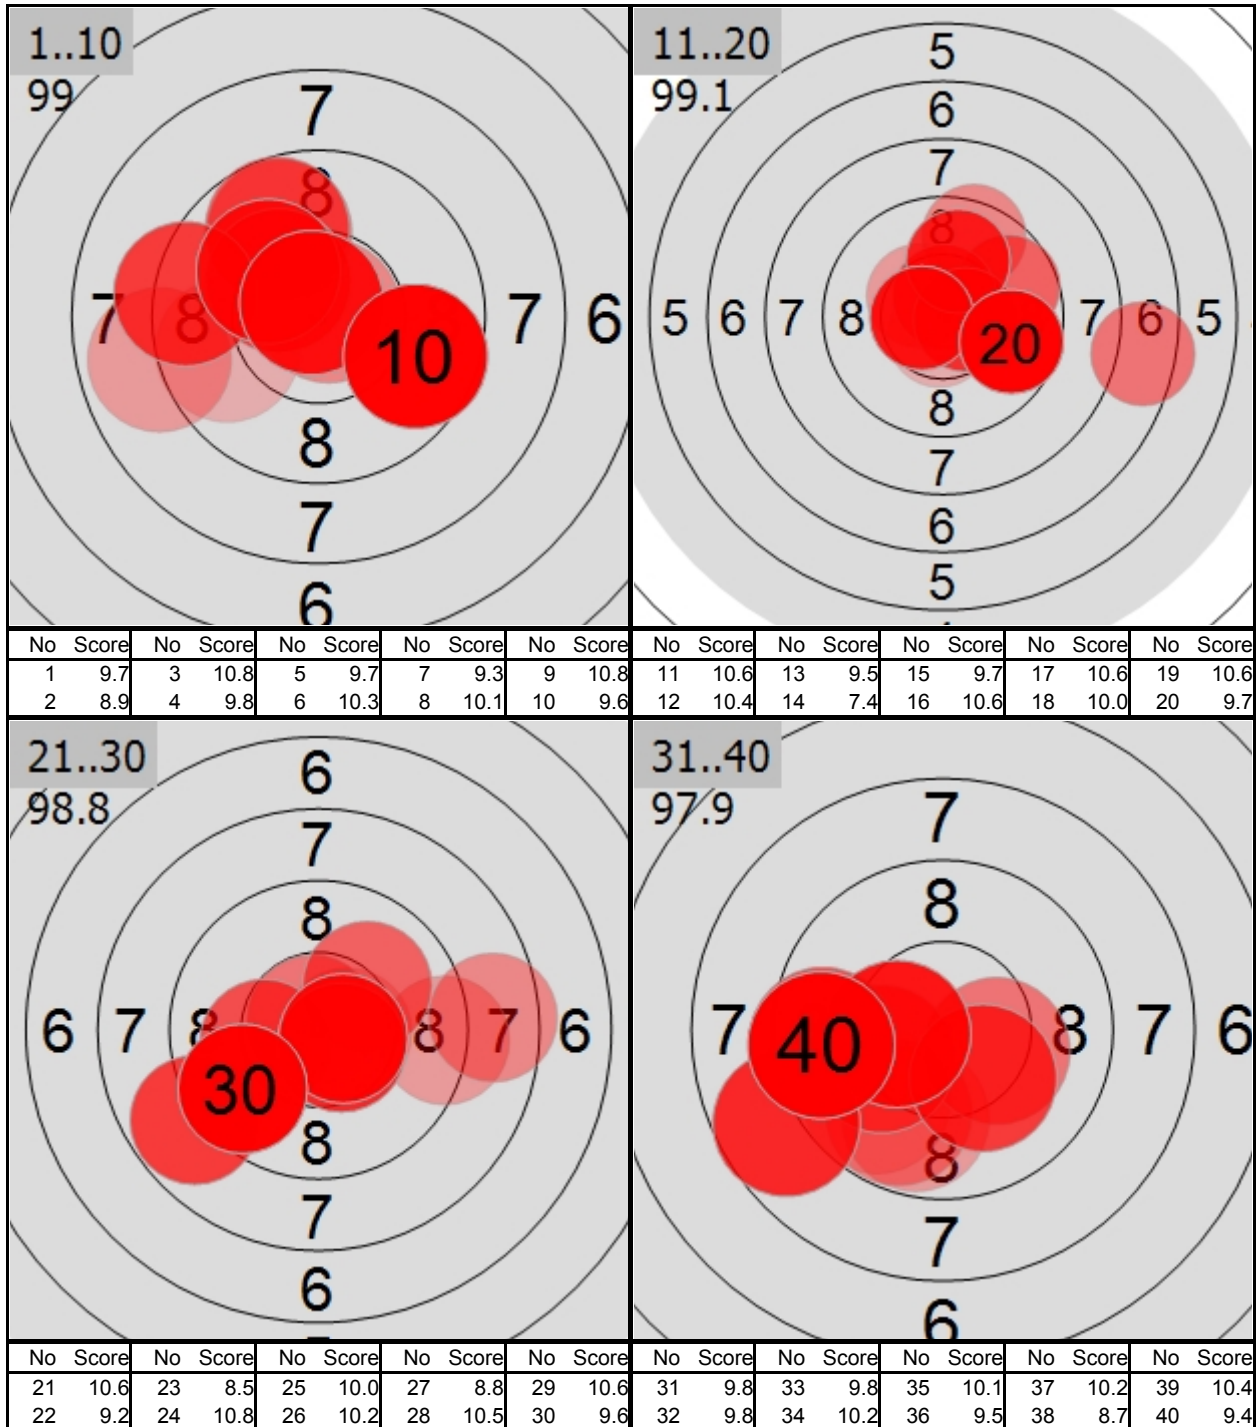

Guschu Open 2024 Hochbrück

DL-Halle LG Junioren II w WOMEN

PETTER Arwen BAY

Individual

408.5 Points

SAT 13 JUL 2024 09:35

Guschu Open 2024 Hochbrück

DL-Halle LG Jugend m MEN

PETTER Joshua BAY

Individual

394.8 Points

SAT 13 JUL 2024 12:25

Guschu Open 2024 Hochbrück

DL-Halle LG Schüler A w WOMEN

PETTER Emilia BAY

Individual

195.9 Points

SAT 13 JUL 2024 13:50

Guschu Open 2024 Hochbrück

DL-Halle LG Schüler A w WOMEN

LEDERER Leonie BAY

Individual

196.8 Points

SAT 13 JUL 2024 17:05

No	Score	No	Score	No	Score	No	Score	No	Score	No	Score	No	Score	No	Score	No	Score		
1	10.8	3	10.2	5	9.7	7	10.2	9	10.1	11	9.5	13	9.0	15	9.4	17	7.6	19	8.9
2	9.7	4	10.5	6	9.9	8	10.4	10	10.3	12	10.4	14	9.7	16	10.3	18	9.8	20	10.4