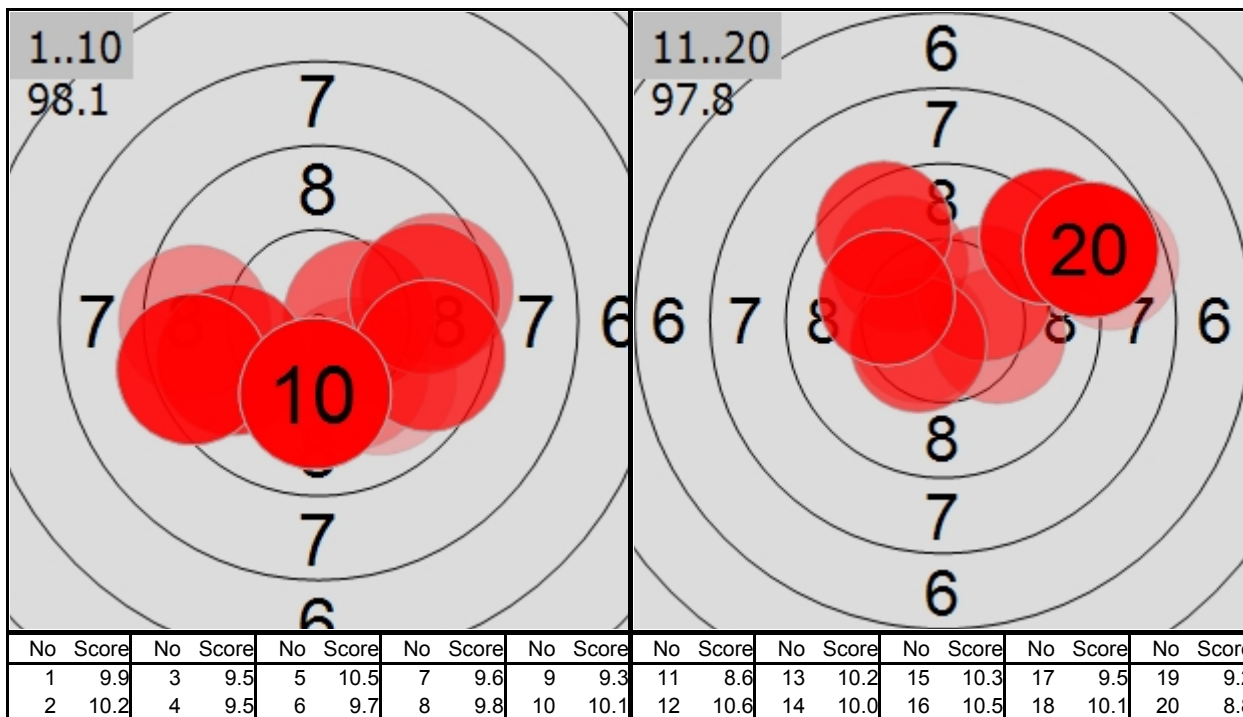

Guschu Open 2024 Hochbrück

DL-Halle LG Junioren II w WOMEN

PETTER Arwen BAY

Individual

408.5 Points

SAT 13 JUL 2024 09:35

Guschu Open 2024 Hochbrück

DL-Halle LG Jugend m MEN

PETTER Joshua BAY

Individual

394.8 Points

SAT 13 JUL 2024 12:25

Guschu Open 2024 Hochbrück

DL-Halle LG Schüler A w WOMEN

PETTER Emilia BAY

Individual

195.9 Points

SAT 13 JUL 2024 13:50

Guschu Open 2024 Hochbrück

DL-Halle LG Schüler A w WOMEN

LEDERER Leonie BAY

Individual

196.8 Points

SAT 13 JUL 2024 17:05

No	Score	No	Score	No	Score	No	Score	No	Score	No	Score	No	Score	No	Score	No	Score		
1	10.8	3	10.2	5	9.7	7	10.2	9	10.1	11	9.5	13	9.0	15	9.4	17	7.6	19	8.9
2	9.7	4	10.5	6	9.9	8	10.4	10	10.3	12	10.4	14	9.7	16	10.3	18	9.8	20	10.4