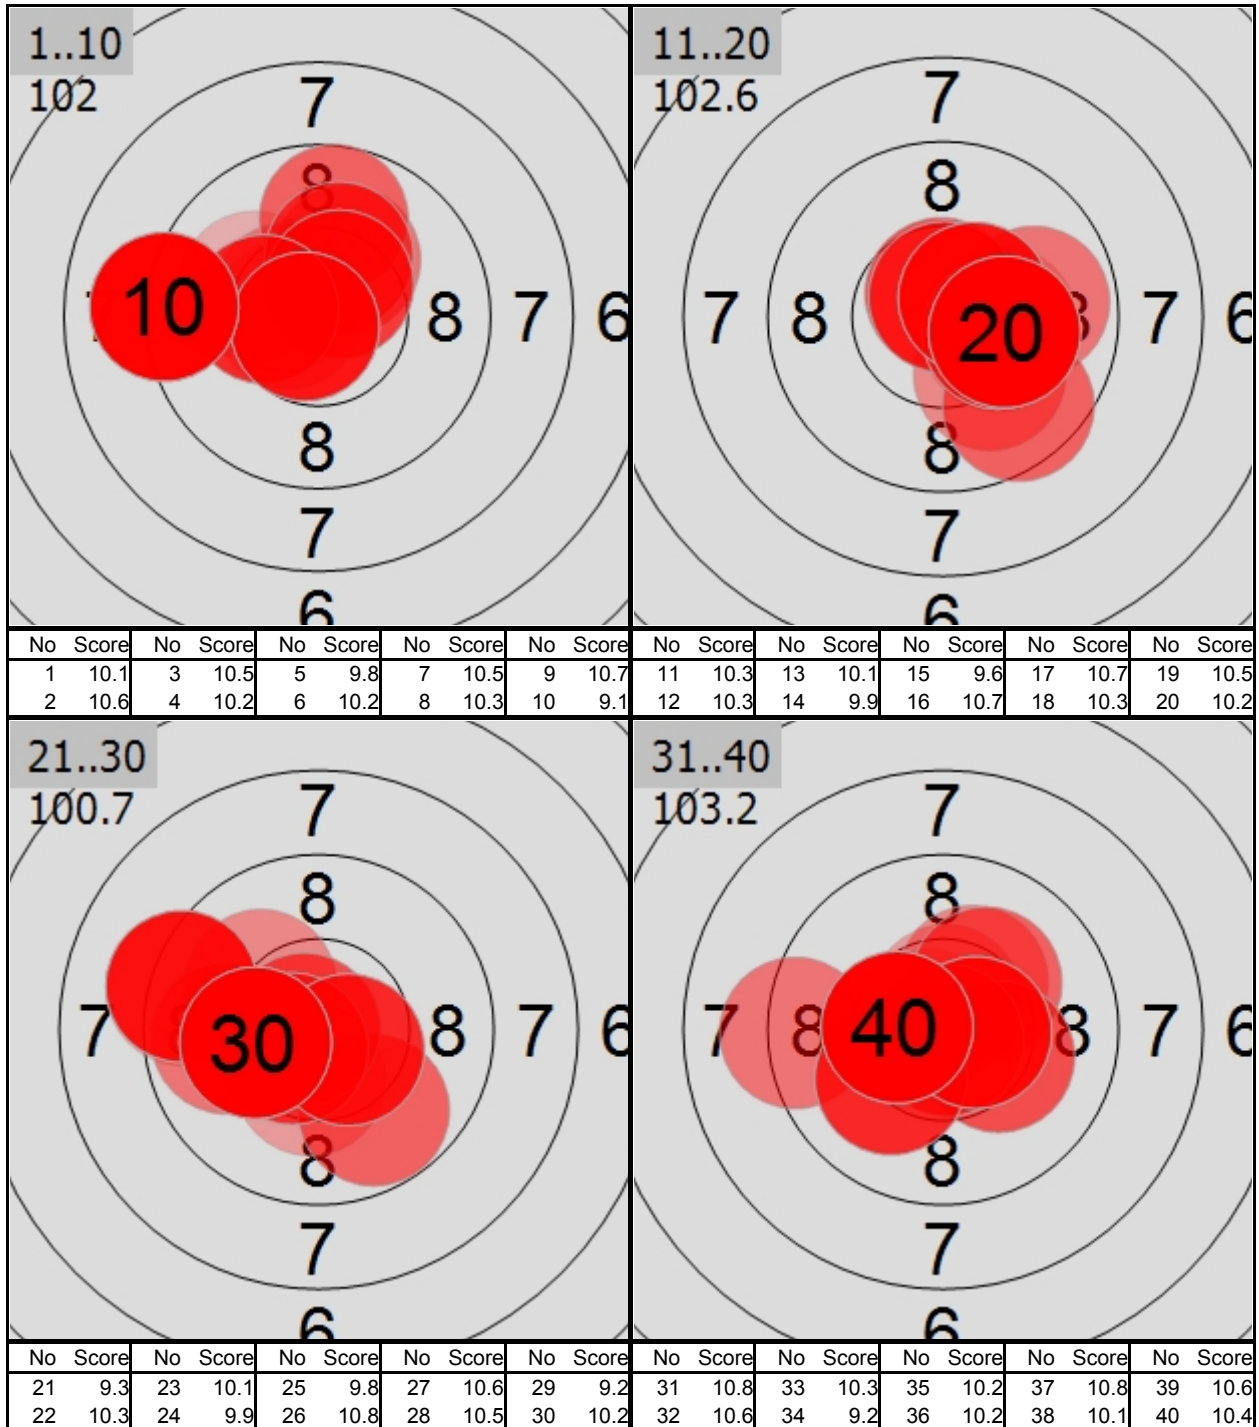

Guschu Open 2024 Hochbrück

DL-Halle LG Junioren II w WOMEN

PETTER Arwen BAY

Individual

408.5 Points

SAT 13 JUL 2024 09:35

Guschu Open 2024 Hochbrück

DL-Halle LG Jugend m MEN

PETTER Joshua BAY

Individual

394.8 Points

SAT 13 JUL 2024 12:25

Guschu Open 2024 Hochbrück

DL-Halle LG Schüler A w WOMEN

PETTER Emilia BAY

Individual

195.9 Points

SAT 13 JUL 2024 13:50

Guschu Open 2024 Hochbrück

DL-Halle LG Schüler A w WOMEN

LEDERER Leonie BAY

Individual

196.8 Points

SAT 13 JUL 2024 17:05

No	Score	No	Score	No	Score	No	Score	No	Score	No	Score	No	Score	No	Score	No	Score		
1	10.8	3	10.2	5	9.7	7	10.2	9	10.1	11	9.5	13	9.0	15	9.4	17	7.6	19	8.9
2	9.7	4	10.5	6	9.9	8	10.4	10	10.3	12	10.4	14	9.7	16	10.3	18	9.8	20	10.4